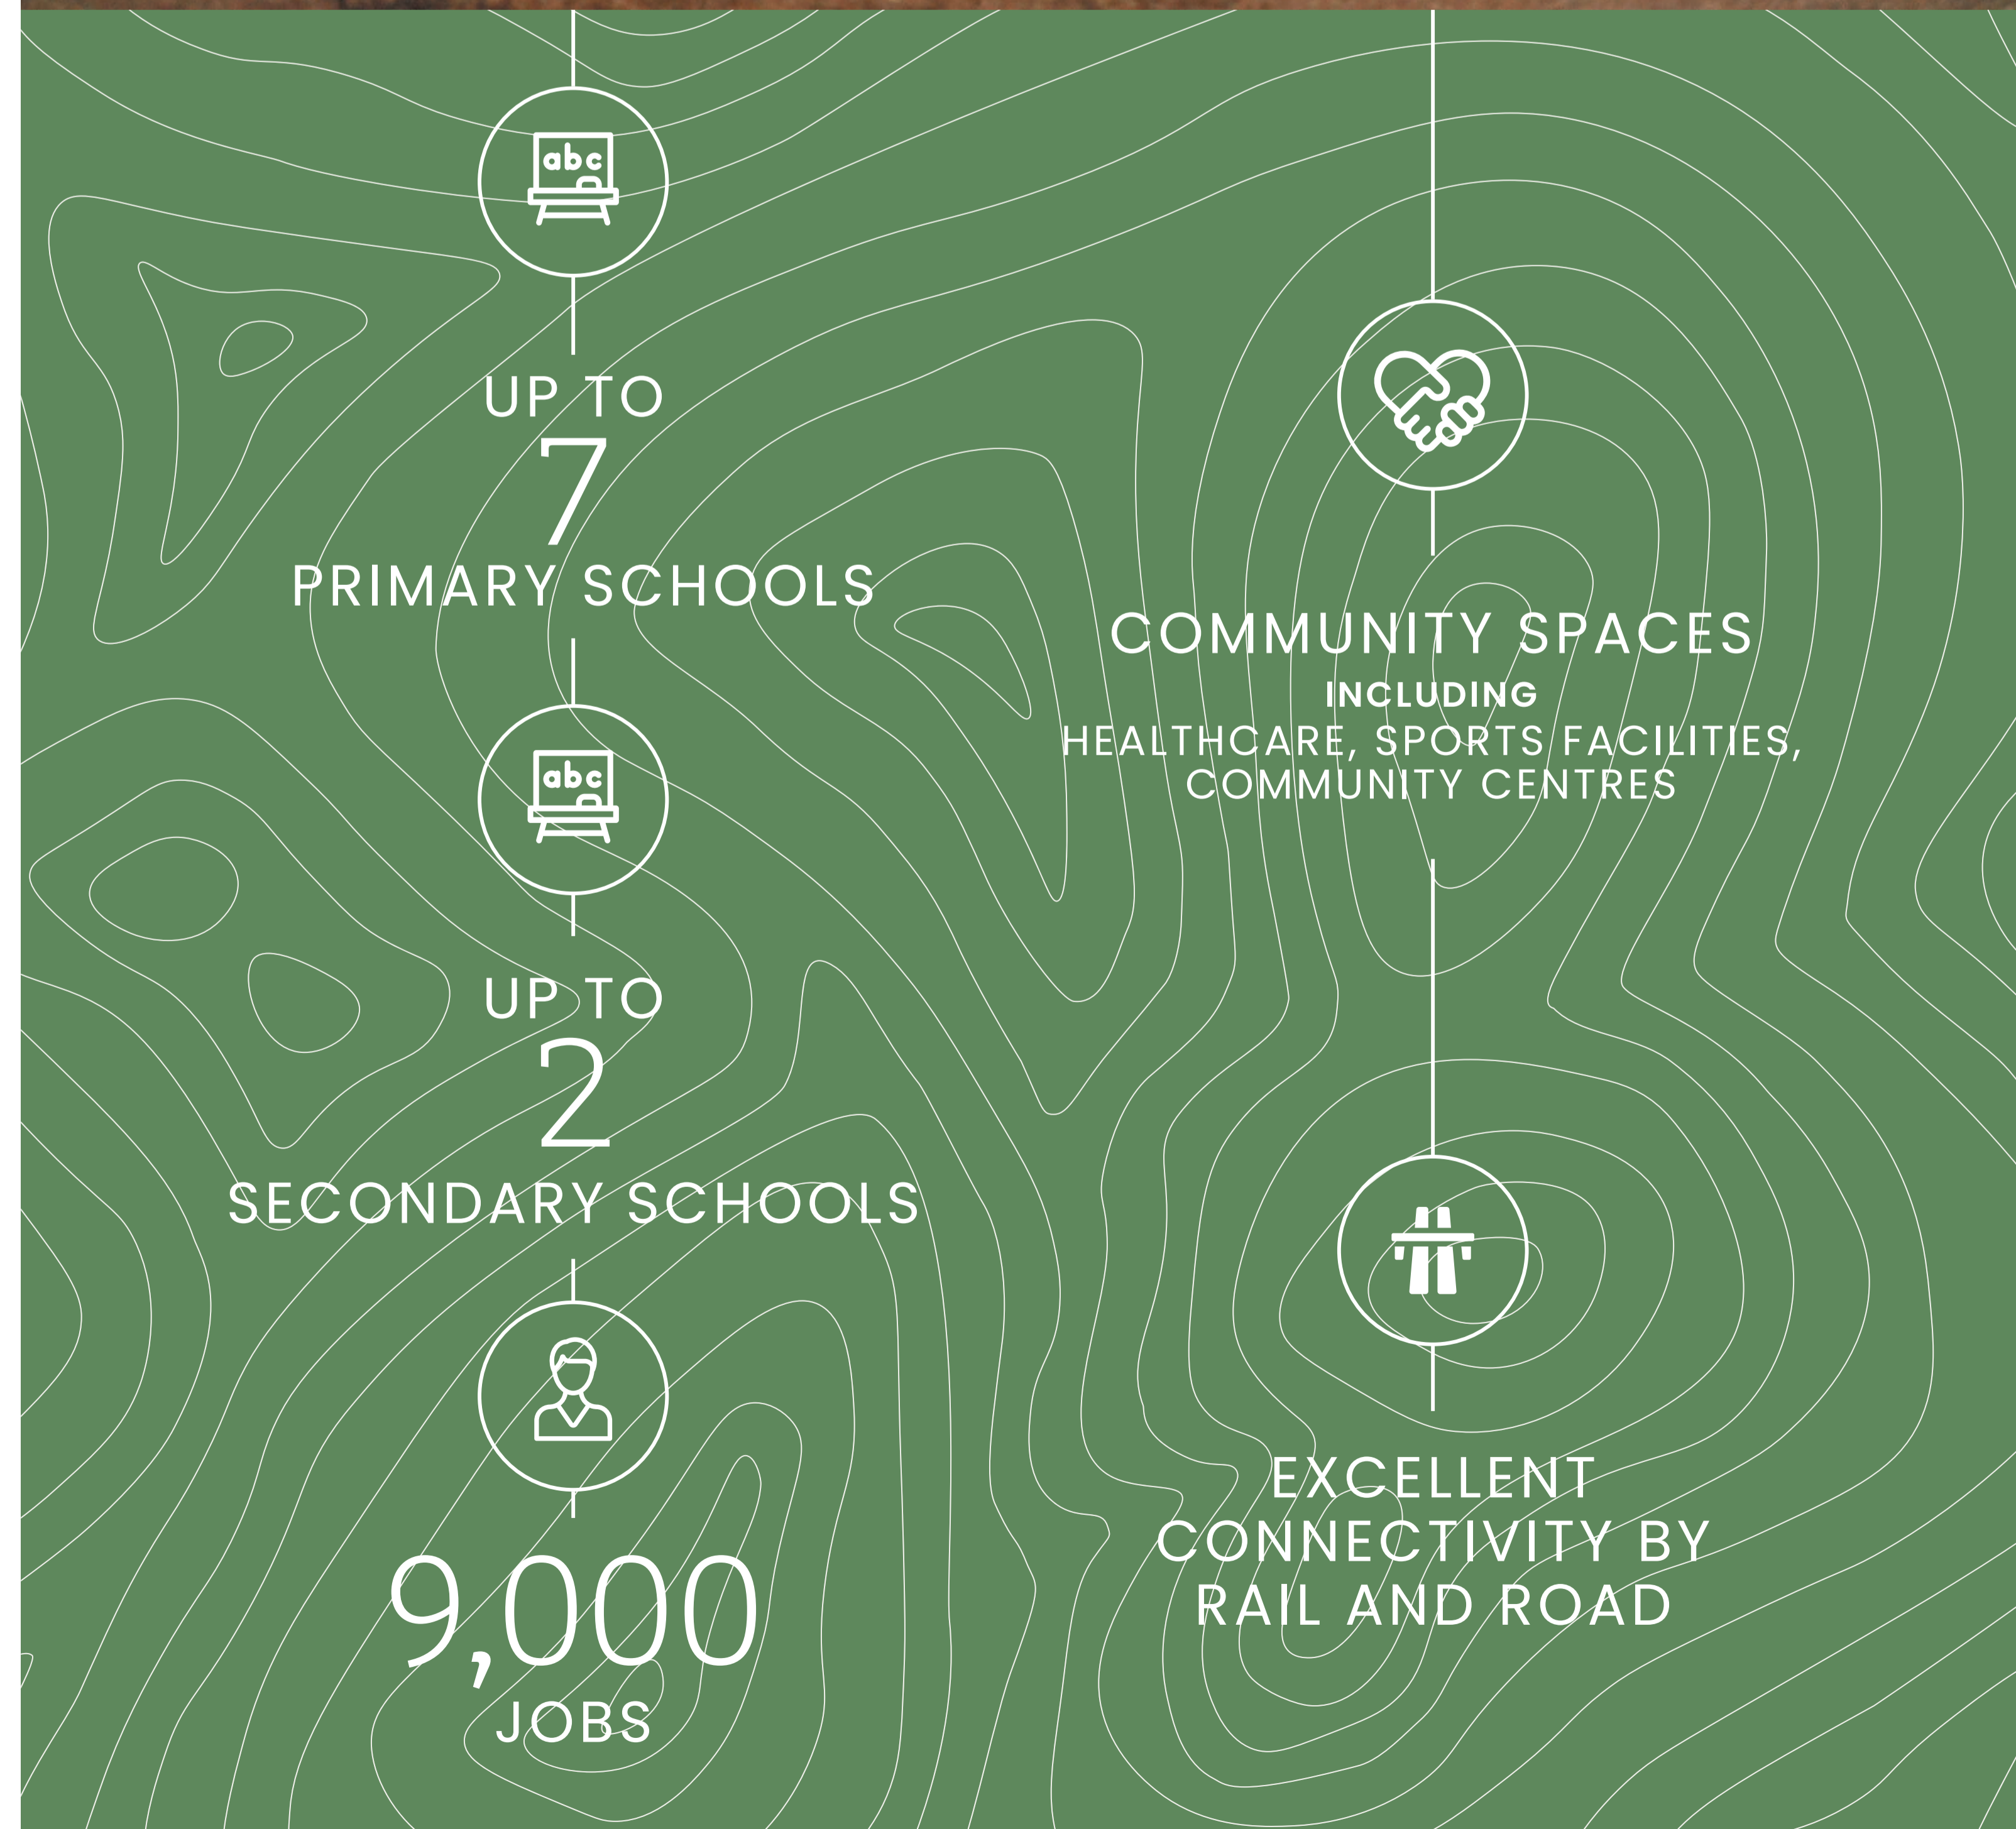

# OTTERPOOL PARK

COUNTRYSIDE • CONNECTED • CREATIVE

## Kent's new garden town

Otterpool Park is a new garden town inspired by the local landscape, culture and heritage of the area that promotes sustainability and healthy lifestyles.

Otterpool Park LLP is the project's master developer, progressing proposals on behalf of landowner Folkestone & Hythe District Council.