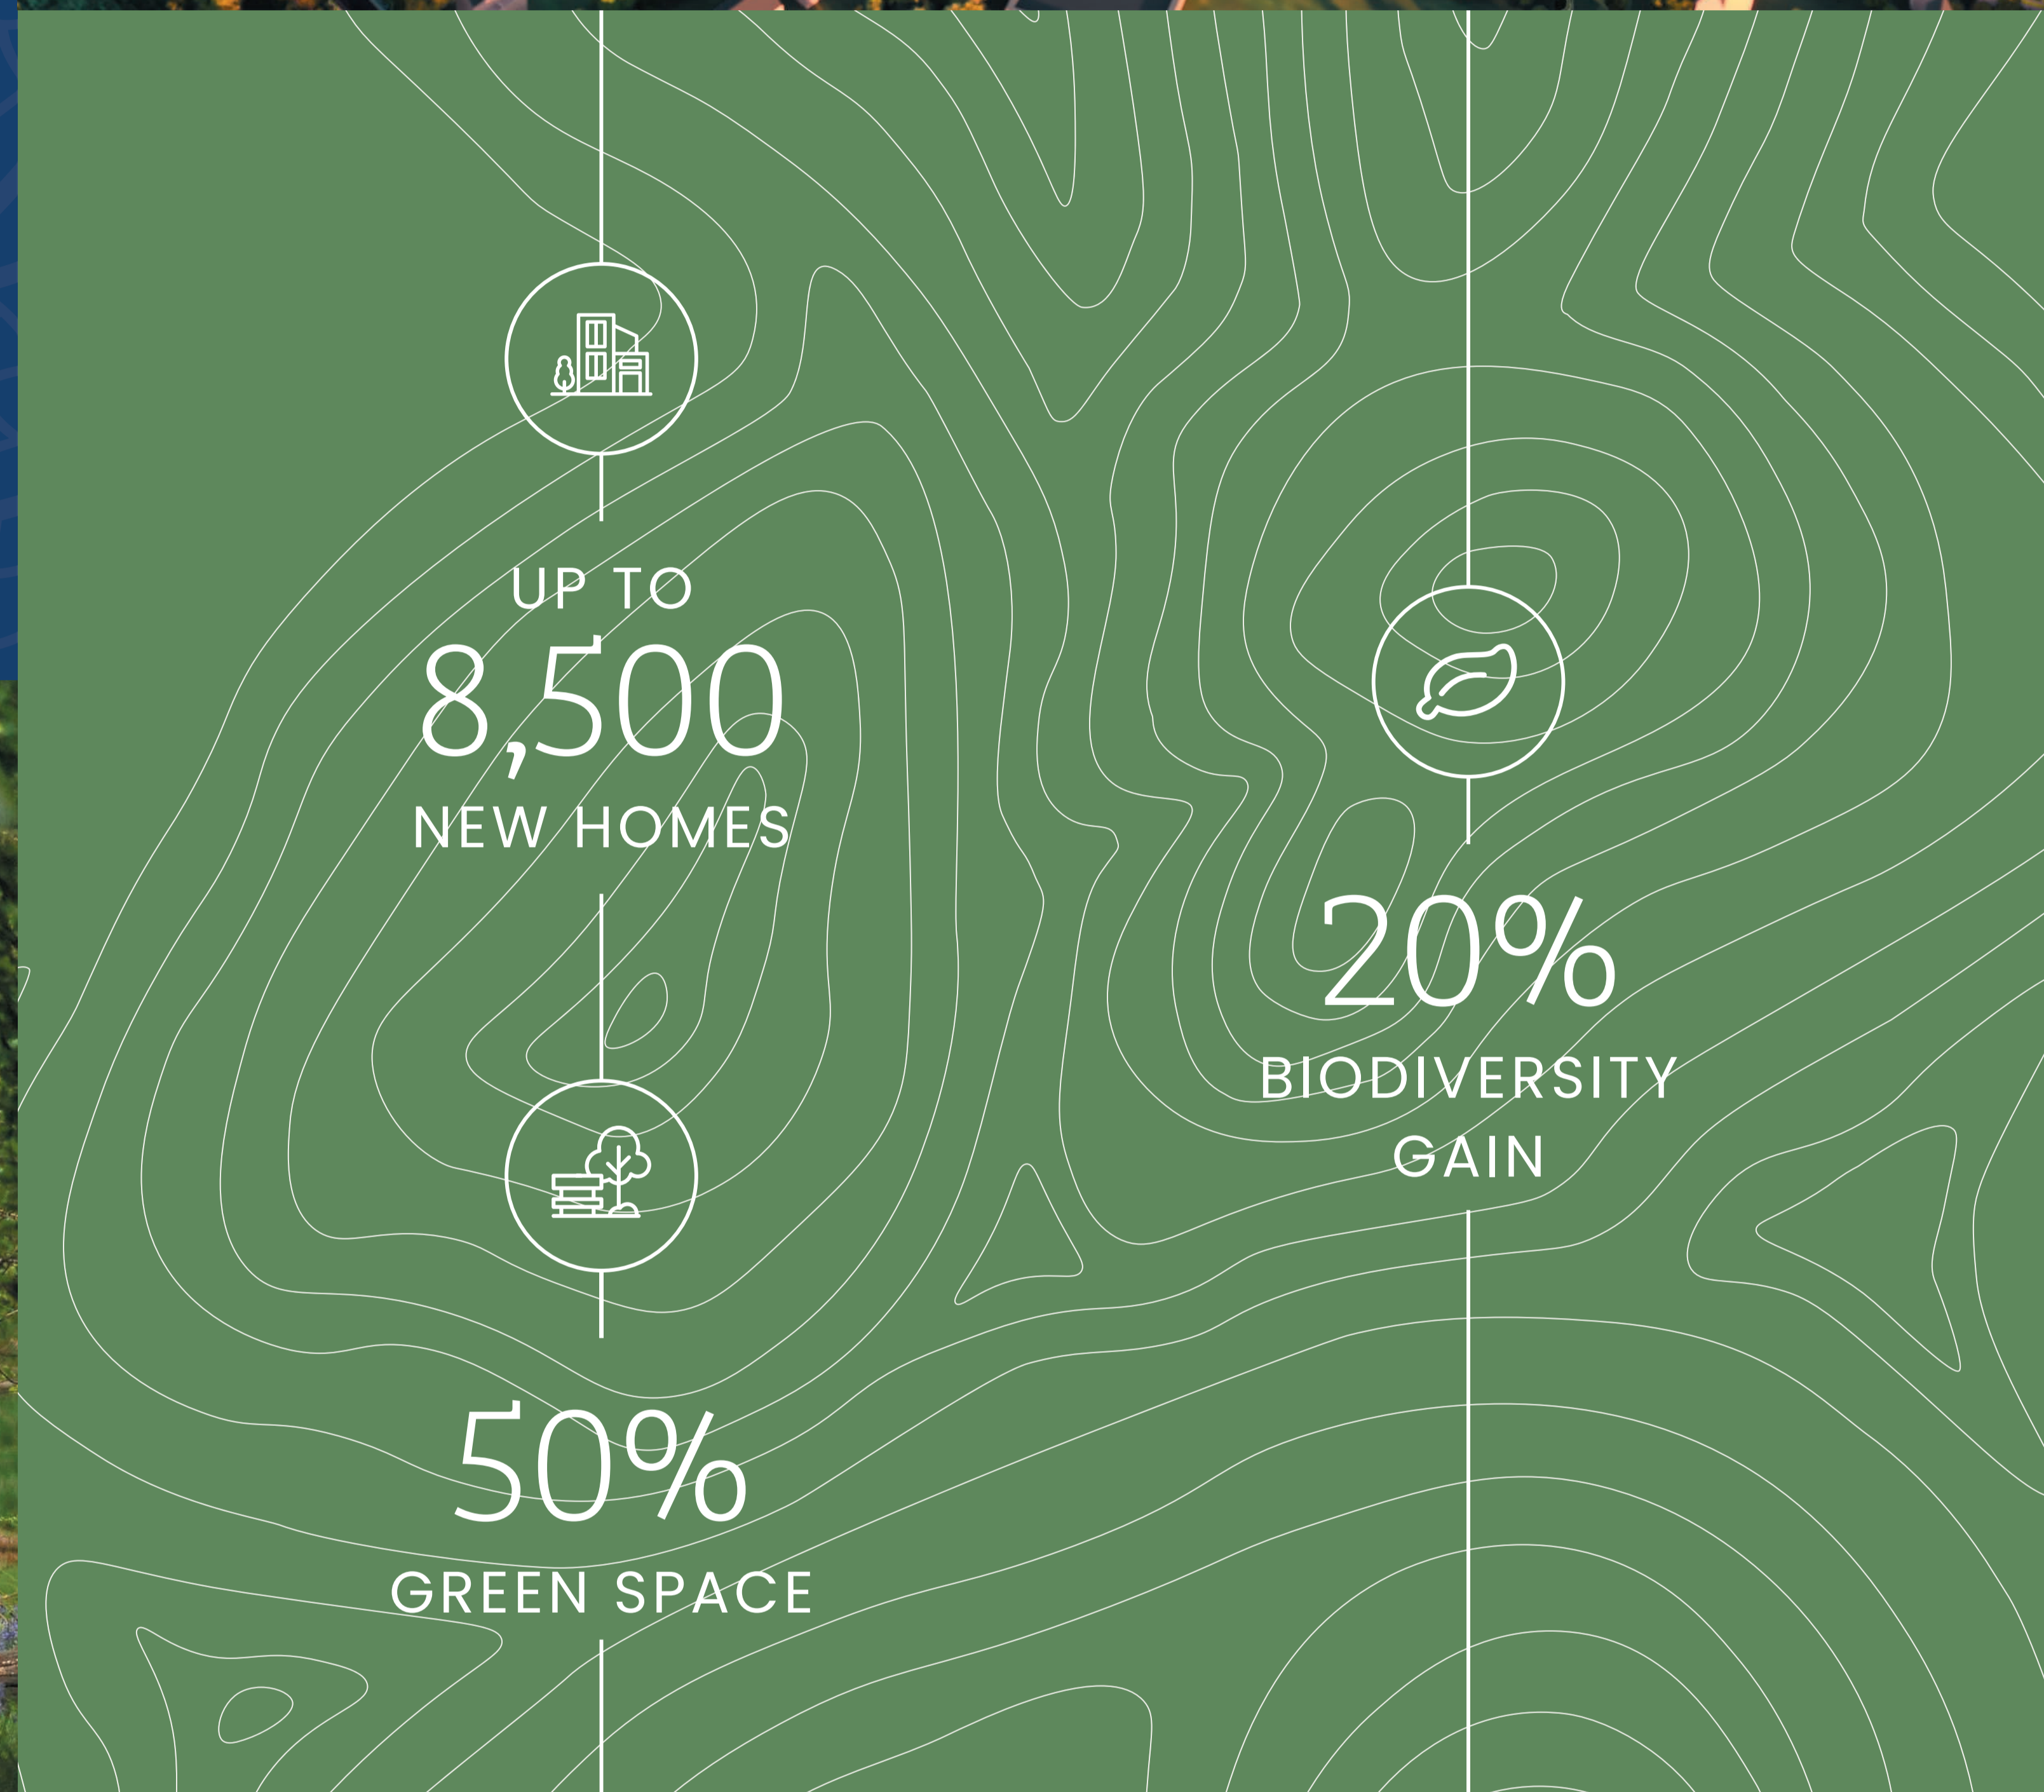

# OTTERPOOL PARK

COUNTRYSIDE • CONNECTED • CREATIVE

## Kent's new garden town

Otterpool Park is a new garden town inspired by the local landscape, culture and heritage of the area that promotes sustainability and healthy lifestyles.

Otterpool Park LLP is the project's master developer, progressing proposals on behalf of landowner Folkestone & Hythe District Council.